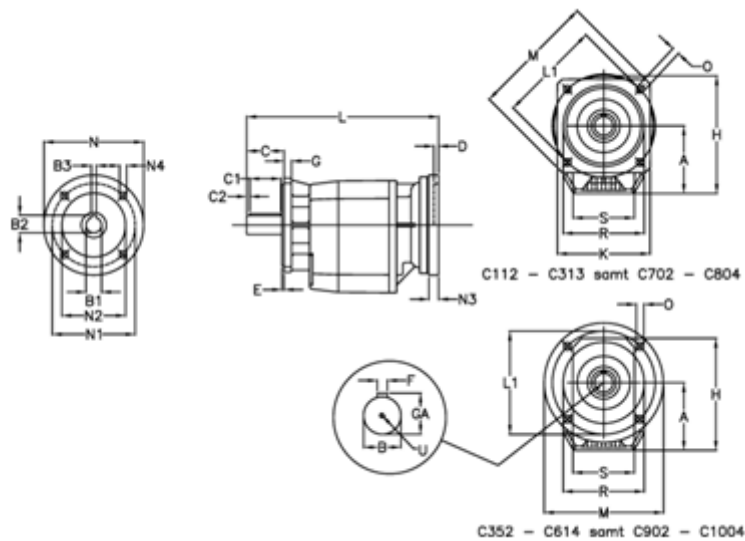

Article number: 40600702292445

Description: Helical gearbox
C702F-22,9-P112B5

Measures

A = 208.0	D = 4.5	L1 = 300	R = 262
B = 60	E = 5	M = 350	S = 250
B1 = 28	F = 18	N = 250	U = M20x42
B2 = 31.3	G = 17	N1 = 215	
B3 = 8	GA = 64.0	N2 = 180	
C = 120	H = 358.0	N3 = 0	
C1 = 90	K = 300	N4 = M12x16	
C2 = 15	L = 483.0	O = 18.0	